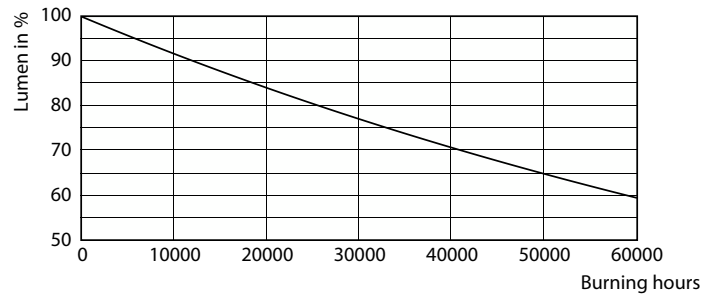

Lumen Maintenance Diagram - MAS LEDExpertColor 20-100W 930 AR111 24D