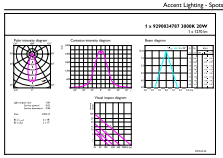

MASTER LEDspot ExpertColor AR111

Photometrische Daten