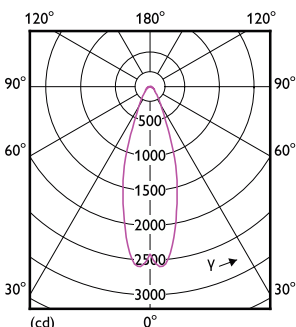

Light Distribution Diagram - MAS LEExpertColor 20-100W 930 AR111 24D